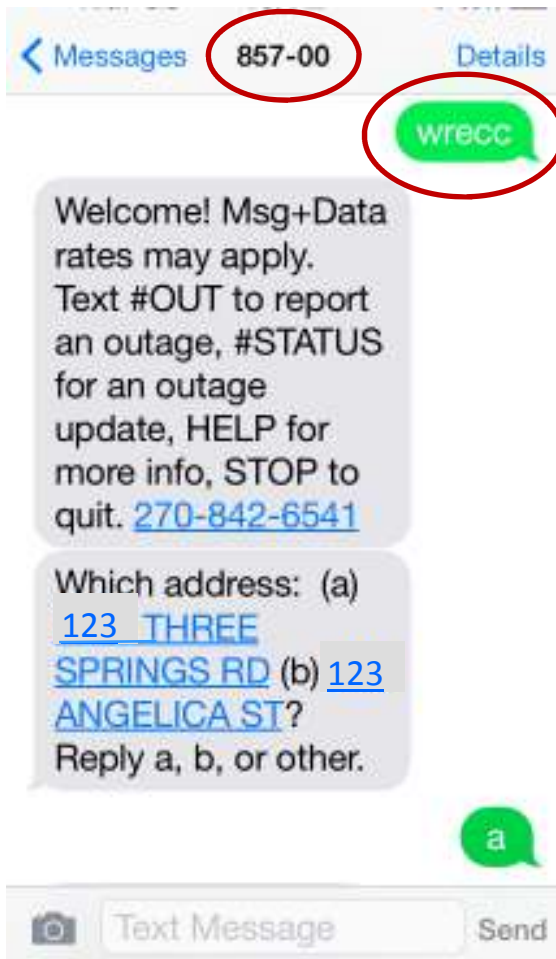

# Sign Up and Use Text Alerts for Outages

To opt in:

1. Text [wrecc](#) to [85700](#)
2. Select your address (up to 4 addresses)

If your cell number or address does not match, contact your local Warren RECC office during normal business hours to update your information.

1

2

For more information, call Warren RECC at 270-842-6541.

3. To report an outage:

- Text **#out**

4. To check on the status of your outage

- Text **#status**

3