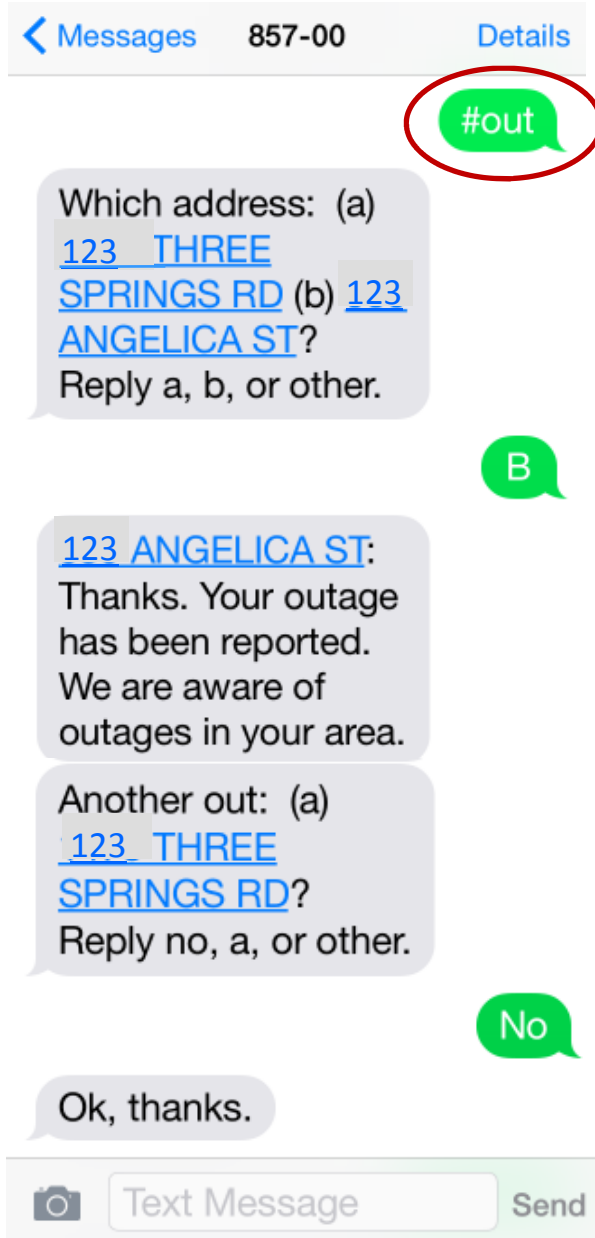

Sign Up and Use Text Alerts for Outages

To opt in:

1. Text [wrecc](#) to [85700](#)
2. Select your address (up to 4 addresses)

If your cell number or address does not match, contact your local Warren RECC office during normal business hours to update your information.

1

2

For more information, call Warren RECC at 270-842-6541.

3. To report an outage:

- Text **#out**

4. To check on the status of your outage

- Text **#status**

3