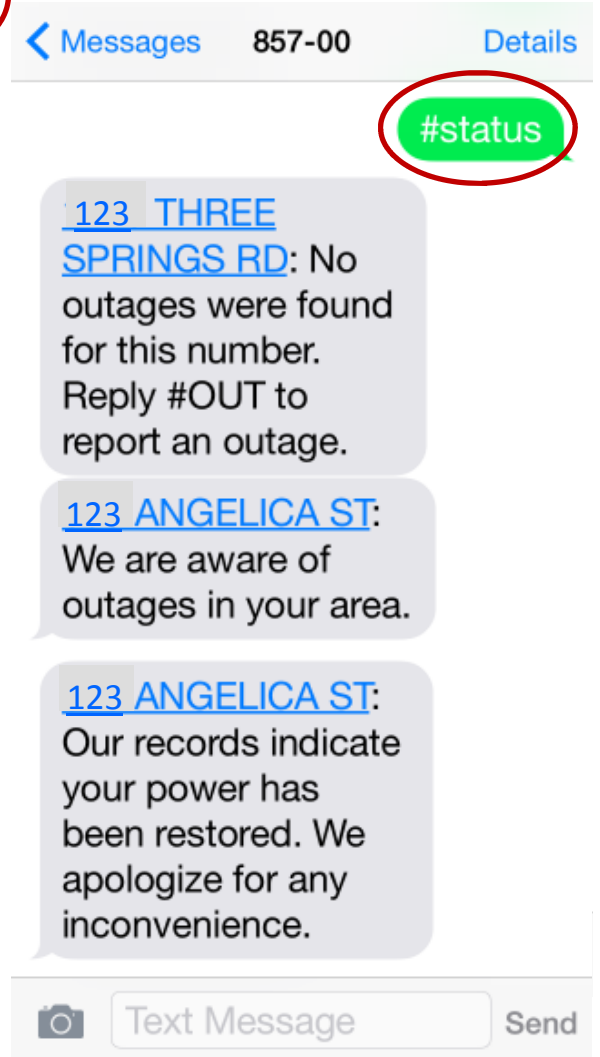

3. To report an outage:

- Text **#out**

4. To check on the status of your outage

- Text **#status**

3

4

www.wrecc.com

Warren RECC is an equal opportunity provider and employer.