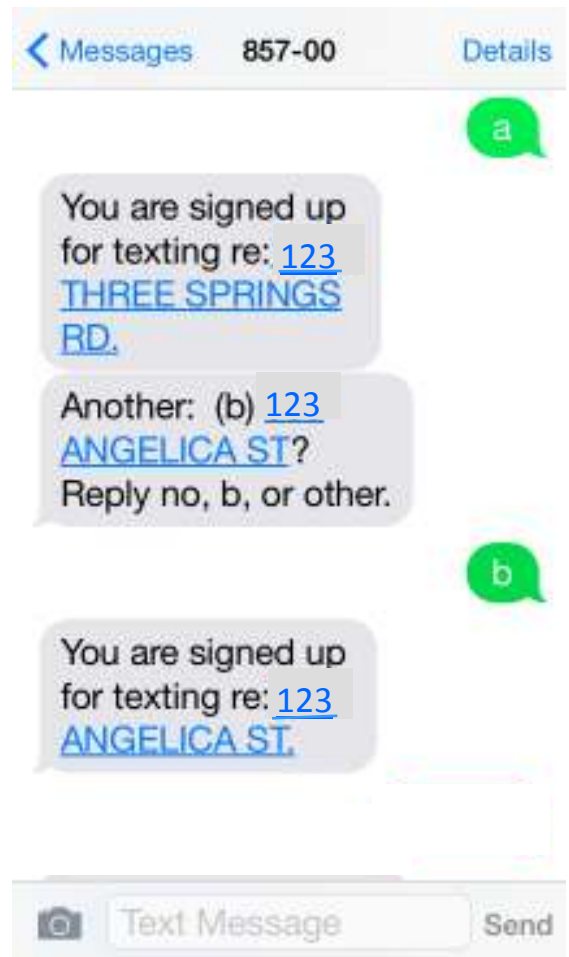

Sign Up and Use Text Alerts for Outages

To opt in:

1. Text [wrecc](#) to [85700](#)
2. Select your address (up to 4 addresses)

If your cell number or address does not match, contact your local Warren RECC office during normal business hours to update your information.

1

2

For more information, call Warren RECC at 270-842-6541.

3. To report an outage:

- Text **#out**

4. To check on the status of your outage

- Text **#status**

3