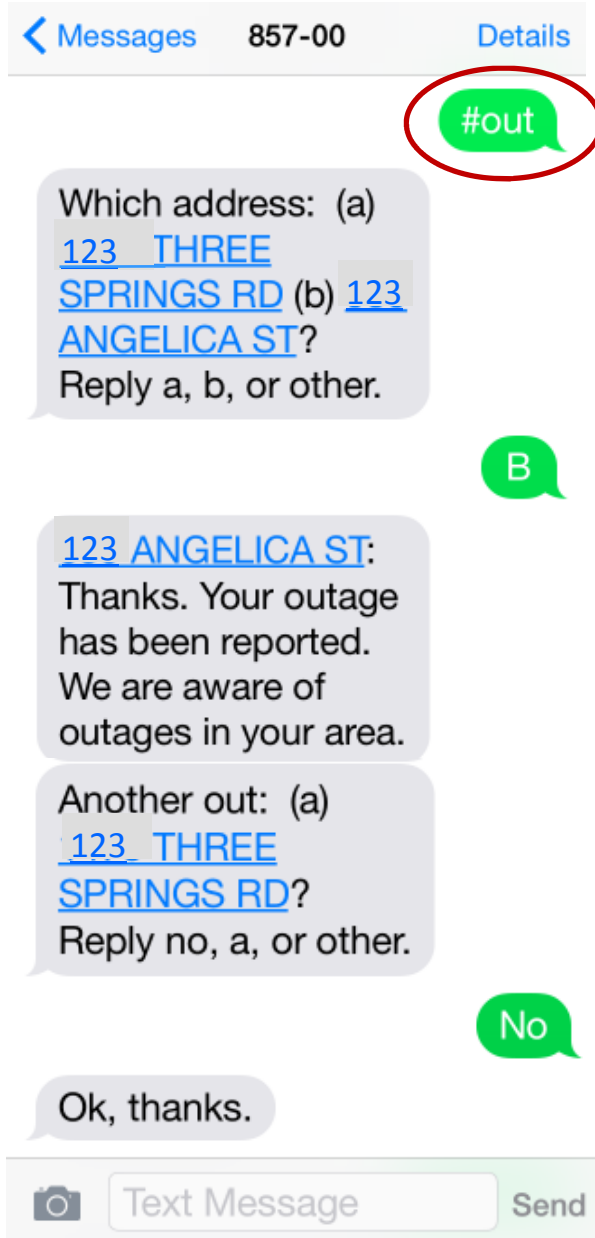

# Sign Up and Use Text Alerts for Outages

To opt in:

1. Text [wrecc](#) to [85700](#)
2. Select your address (up to 4 addresses)

If your cell number or address does not match, contact your local Warren RECC office during normal business hours to update your information.

1

2

For more information, call Warren RECC at 270-842-6541.

3. To report an outage:

- Text **#out**

4. To check on the status of your outage

- Text **#status**

3