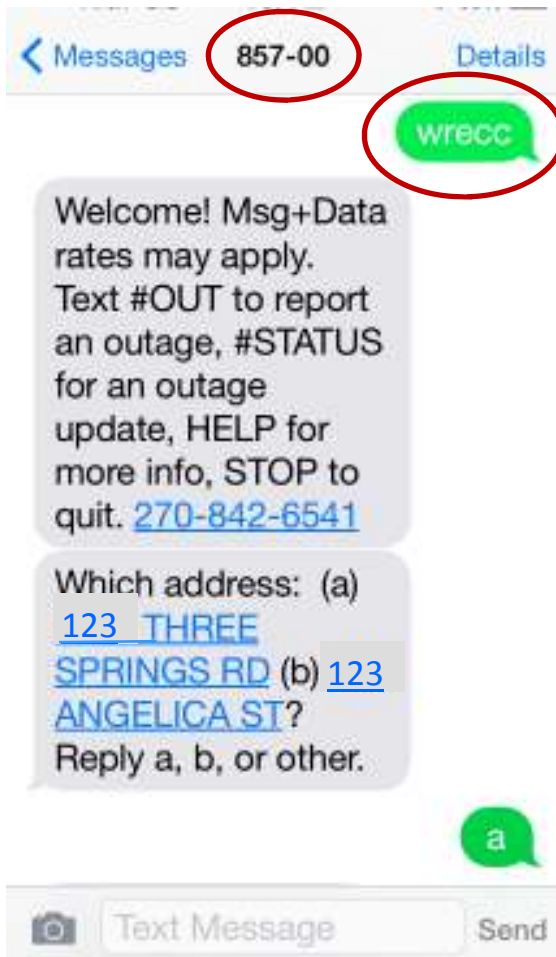

Sign Up and Use Text Alerts for Outages

To opt in:

1. Text [wrecc](#) to [85700](#)
2. Select your address (up to 4 addresses)

If your cell number or address does not match, contact your local Warren RECC office during normal business hours to update your information.

1

2

For more information, call Warren RECC at 270-842-6541.

3. To report an outage:

- Text **#out**

4. To check on the status of your outage

- Text **#status**

3