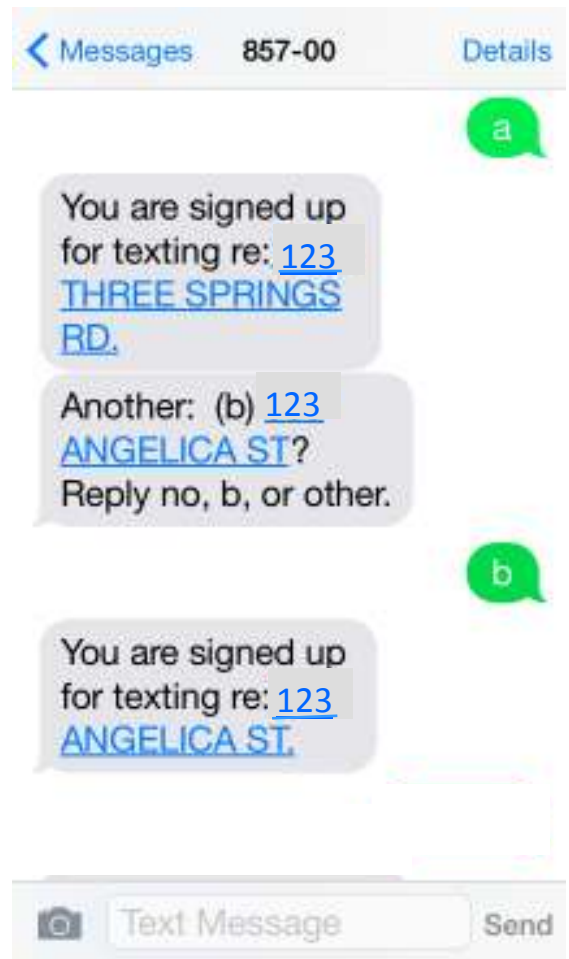

# Sign Up and Use Text Alerts for Outages

To opt in:

1. Text [wrecc](#) to [85700](#)
2. Select your address (up to 4 addresses)

If your cell number or address does not match, contact your local Warren RECC office during normal business hours to update your information.

1

2

For more information, call Warren RECC at 270-842-6541.

3. To report an outage:

- Text **#out**

4. To check on the status of your outage

- Text **#status**

3